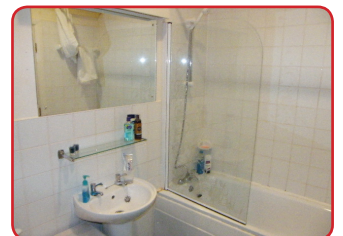

**This is a top class en-suite room in a shared house benefiting from Wi-Fi and all bills are included.**

It is occupied by professionals and is located within walking distance of the city centre and is in close proximity to the hospital.

The kitchen is shared and there is also a laundry room. It is for single occupancy. Sorry no pets or smokers.

Offered Furnished. NO DSS. Viewings available 7 days a week.

- ENSUITE ROOM
- SHARED HOUSE
- SHARED KITCHEN
- LAUNDRY ROOM
- WI-FI AND ALL BILLS INCLUSIVE

**Cherry Lodge  
Bootham  
York YO30 6BU**

**Ref: 105**

**Shared student house  
One bedroom**

**York Hospital – 0.3 mile  
York city centre – 0.5 mile**

**Strictly no smoking / no pets**

**For further information to check prices, availability or to arrange a viewing please email us or text this number: 07547-537956**